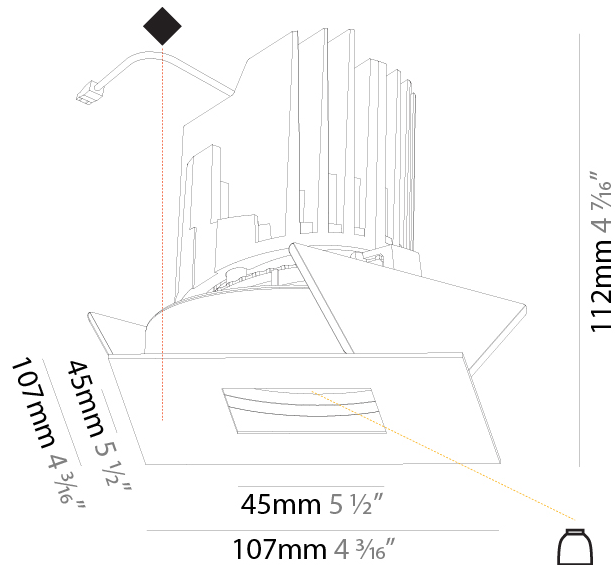

PHYSICAL

Shape: Square
Length (mm): 107
Length (in): 4 ³/₁₆"
Width (mm): 107
Width (in): 4 ³/₁₆"
Depth (mm): 112
Depth (in): 4 ⁷/₁₆"
Ceiling Thickness (mm): 10 / 12.5 / 15
Ceiling Thickness (in): 3/8 or 1/2 or 9/16
Min. Recessing Depth (mm): 130
Min. Recessing Depth (in): 5 ¹/₈"
Light Distribution: Adjustable / Downlight
Weight (kg): 0.479
Weight (lbs): 1.06
Fixture Finish: SSR / BKV / CWI / CRY / HAB / LAG / UFT / ITA / RUA / RUR / MIC / FTG / MYG / TWT / LOD / PUS / FRO / FUP / KIA / POP / BLS / SPG / MEY / GOH / GUM / CHC / COM / ABZ / JAG / OBR / MOS / ROR
Fixture Material: Aluminum Die Cast
Cut-out Measurements: 98mm / 3 7/8"

ELECTRICAL

Lamp Type: LED (Zhaga Standard)
Input Wattage (W): 16.5
Total Output Wattage (W): 14
Dimming: Tri-Mode (Non-Dimming and Phase Dimming (120Vac only) and 0-10V Dimming)
Driver Included: No
Driver Location: Recessed Housing
Driver Type: Constant Current - Universal
Driver Class: Class 2
Housing: See components
Input Voltage (V): 120 - 277
Constant Current (MA): 500

LED

Number of LEDs: 1
Color Temperature (°K): 2700 / 3000 / 3500 / 4000
Max. Delivered Lumen (lm): 940 / 980 / 1029 / 1050
Nominal Lumen (lm): 1386 / 1438 / 1511 / 1542
CRI: >90 CRI
Lamp Life (hrs): 50000

OPTICAL

Reflector°: 20 / 40 / 60
Adjustability: Rotational 355°; Tilt 30°

RATINGS AND CERTIFICATIONS

Certified By: Certified for North American Standards
IP rating: IP20